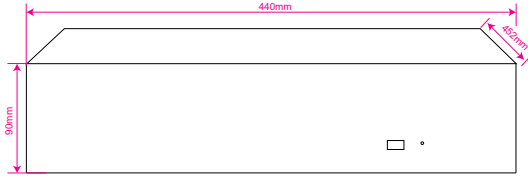

4K NVR

قابلیت ارایه فرم ور امنیتی جهت استفاده در مراکز فوق حساس و نظامی - فاقد قابلیت دسترسی از طریق اینترنت

ONVIF

1401-S1

سایر برتری‌ها:

- امکان گسترش نرم افزاری به درخواست مصرف کنندگان
- نرم افزارهای موبایل و ویندوز حرفه‌ای به زبان فارسی و انگلیسی
- عدم اعلام محدودیت نرم افزاری ظرفیت هارد دیسک
- استفاده از CPU و Ram بیشتر نسبت به سایر برندها
- بالاترین سطح پشتیبانی از دوربین های سایر برندها
- سیستم عامل به زبان فارسی و انگلیسی
- وب نویسی به زبان فارسی و انگلیسی
- عملکرد ANR با دوربین های کی دی تی

پشتیبانی از قابلیت‌های هوشمند:

- عبور از خط
- فنس مجازی
- ورود به منطقه
- خروج از منطقه
- گم شدن اشیاء
- اضافه شدن اشیاء
- تردد شمار افراد
- تشخیص چهره
- تشخیص حرکت
- تشخیص انسان
- جستجوی هوشمند تصاویر
- تشخیص حرکت سریع افراد
- تشخیص پوشاندن دوربین
- تشخیص تغییر زاویه دوربین
- تشخیص پارک غیر مجاز خودرو
- تشخیص پرسه زنی افراد
- تشخیص صدای غیر عادی
- تشخیص عدم فکوس لنز
- تشخیص تجمع افراد
- تشخیص خودرو

3 years Platinum Guarantee

- سه سال گارانتی پلاتینیوم بدون قید و شرط کی دی تی شامل:
- آبخوردگی، شکستگی، ضربه دیدگی، خسارت ناشی از صاعقه، زنگ زدگی، نوسانات برق و سایر اتفاقات و صدمات

CPU & Capabilities	
CPU	Quad-Core ARM Cortex-A17@1600 MHz
IP Channel Input	64CH x 4K@30fps (Up to 12MP Supported)
Video & Audio	
HDMI Output	2CH / 1CH 4K (3840 x 2160) , 1CH Full HD (1920 x 1080)
VGA Output	1CH x Full HD (1920 x 1080)
Audio Input/Output	1CH Input, 1CH Output
Recording	
Video Compression	H.264+(Ultra H.264), H.265+ (Ultra H.265) Smart Event Codec
Audio Compression	G-711A, G-711U
Video Resolution	12MP, 8MP, 5MP, 4MP, 3MP, 1080P, 720P, VGA, 4CIF, DCIF, 2CIF, CIF, QCIF
Input Bandwidth	320 Mbps
Record Mode	Manual, Schedule, Alarm, Event, Smart Event
Pre & Post Record	Pre 1~30 sec, Post 10~300 sec
Playback & Backup	
Sync Playback	32CH Sync Playback(Up to 4K@30fps)
Search Mode	Time & Date, Motion , Alarm Input, All Smart Function
Playback Mode	Normal, Time Division, Label, Event, Picture Playback, Smart Playback, ANR Support
Backup Mode	USB Device, Network, Internal Sata Burner
Network & Monitoring	
Protocols	HTTPS, HTTP, TCP/IP V4-V6, ICMP, RTSP, UDP, NTP, DHCP,DDNS, FTP, SNMP-V1-V2-V3, UPNP, P2P, NAT, Multi Cast
Compatibility	Onvif Ver2.6, Profile S, CGI, SDK, API
Output Bandwidth	256 Mbps
User	32 Users
Streaming Method	Unicast, Multicast
Web Viewer	Internet Explorer
Windows Software	Unlimited KDT CMS/VMS 128CH Per Monitor
Smart Device	IOS, Android Phone & Tablet