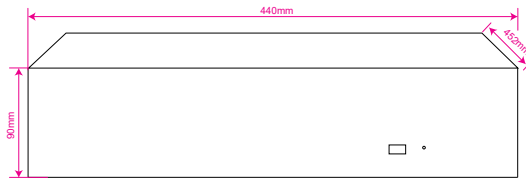

قابلیت ارایه فرم و امنیت جهت استفاده در مراکز فوق حساس و نظامی - فاقد قابلیت دسترسی از طریق اینترنت

4K NVR

ONVIF

4K ULTRA HD

1401-S1

3 years Platinum Guarantee

سه سال گارانتی پلاتینیوم بدون قید و شرط کی دی تی شامل:

• آبخوردگی، شکستگی، ضربه دیدگی، خسارت ناشی از صاعقه، زنگ زدگی، نوسانات برق و سایر اتفاقات و صدمات

سایر برتری‌ها:

- امکان گسترش نرم افزاری به درخواست مصرف کنندگان
- نرم افزارهای موبایل و ویندوز حرفه‌ای به زبان فارسی و انگلیسی
- عدم اعلام محدودیت نرم افزاری ظرفیت هارد دیسک
- استفاده از CPU و Ram بیشتر نسبت به سایر برندها
- بالاترین سطح پشتیبانی از دوربین های سایر برندها
- سیستم عامل به زبان فارسی و انگلیسی
- وب نویسی به زبان فارسی و انگلیسی
- عملکرد ANR با دوربین های کی دی تی

پشتیبانی از قابلیت‌های هوشمند:

- عبور از خط
- فنس مجازی
- ورود به منطقه
- خروج از منطقه
- گم شدن اشیاء
- اضافه شدن اشیاء
- تردد شمار افراد
- تشخیص چهره
- تشخیص حرکت
- تشخیص انسان
- جستجوی هوشمند تصاویر
- تشخیص حرکت سریع افراد
- تشخیص پوشاندن دوربین
- تشخیص تغییر زاویه دوربین
- تشخیص پارک غیر مجاز خودرو
- تشخیص پرسه زنی افراد
- تشخیص صدای غیر عادی
- تشخیص عدم فکوس لنز
- تشخیص تجمع افراد
- تشخیص خودرو

CPU & Capabilities	
CPU	Quad-Core ARM Cortex-A17@1600 MHz
IP Channel Input	32CH x 4K@30fps (Up to 12MP Supported)
Video & Audio	
HDMI Output	2CH / 1CH 4K (3840 x 2160) , 1CH Full HD (1920 x 1080)
VGA Output	1CH x Full HD (1920 x 1080)
Audio Input/Output	1CH Input, 1CH Output
Recording	
Video Compression	H.264+(Ultra H.264), H.265+ (Ultra H.265) Smart Event Codec
Audio Compression	G.711A, G.711U
Video Resolution	12MP, 8MP, 5MP, 4MP, 3MP, 1080P, 720P, VGA, 4CIF, DCIF, 2CIF, CIF, QCIF
Input Bandwidth	256 Mbps
Record Mode	Manual, Schedule, Alarm, Event, Smart Event
Pre & Post Record	Pre 1~30 sec, Post 10~300 sec
Playback & Backup	
Sync Playback	32CH Sync Playback(Up to 4K@30fps)
Search Mode	Time & Date, Motion , Alarm Input, All Smart Function
Playback Mode	Normal, Time Division, Label, Event, Picture Playback, Smart Playback, ANR Support
Backup Mode	USB Device, Network, Internal Sata Burner
Network & Monitoring	
Protocols	HTTPs, HTTP, TCP/IP V4-V6, ICMP, RTSP, UDP, NTP, DHCP,DDNS, FTP, SNMP-V1-V2-V3, UPNP, P2P, NAT, Multi Cast
Compatibility	Onvif Ver2.6, Profile S, CGI, SDK, API
Output Bandwidth	256 Mbps
User	32 Users
Streaming Method	Unicast, Multicast
Web Viewer	Internet Explorer
Windows Software	Unlimited KDT CMS/VMS 128CH Per Monitor
Smart Device	IOS, Android Phone & Tablet