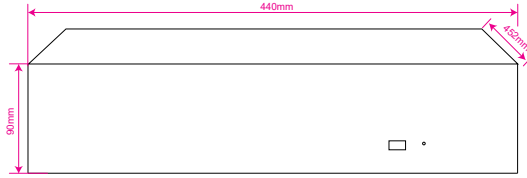

4K NVR

قابلیت ارایه فرم ور امنیتی جهت استفاده در مراکز فوق حساس و نظامی - فاقد قابلیت دسترسی از طریق اینترنت

ONVIF

4K ULTRA HD

1401-S1

سایر برتری‌ها:

- امکان گسترش نرم افزاری به درخواست مصرف کنندگان
- نرم افزارهای موبایل و ویندوز حرفه‌ای به زبان فارسی و انگلیسی
- عدم اعلام محدودیت نرم افزاری ظرفیت هارد دیسک
- استفاده از CPU و Ram بیشتر نسبت به سایر برندها
- بالاترین سطح پشتیبانی از دوربین های سایر برندها
- سیستم عامل به زبان فارسی و انگلیسی
- وب نویسی به زبان فارسی و انگلیسی
- عملکرد ANR با دوربین های کی دی تی

پشتیبانی از قابلیت‌های هوشمند:

- عبور از خط
- فنس مجازی
- ورود به منطقه
- خروج از منطقه
- گم شدن اشیاء
- اضافه شدن اشیاء
- تردد شمار افراد
- تشخیص چهره
- تشخیص حرکت
- تشخیص انسان
- جستجوی هوشمند تصاویر
- تشخیص حرکت سریع افراد
- تشخیص پوشاندن دوربین
- تشخیص تغییر زاویه دوربین
- تشخیص پارک غیر مجاز خودرو
- تشخیص پرسه زنی افراد
- تشخیص صدای غیر عادی
- تشخیص عدم فکوس لنز
- تشخیص تجمع افراد
- تشخیص خودرو

3 years Platinum Guarantee

- سه سال گارانتی پلاتینیوم بدون قید و شرط کی دی تی شامل:
- آبخوردگی، شکستگی، ضربه دیدگی، خسارت ناشی از صاعقه، زنگ زدگی، نوسانات برق و سایر اتفاقات و صدمات

CPU & Capabilities	
CPU	Dual-Core ARM Cortex-A17@1600 MHz
IP Channel Input	32CH x 4K@30fps(Up to 12 MP Supported)
Video & Audio	
HDMI Output	1CH x 4K (3840 x 2160)
VGA Output	1CH x Full HD (1920 x 1080)
Audio Input/ Output	1CH Input, 1CH Output
Recording	
Video Compression	H.264+(Ultra H.264), H.265+ (Ultra H.265) Smart Event Codec
Audio Compression	G.711A, G.711U
Video Resolution	12MP, 8MP, 5MP, 4MP, 3MP, 1080P, 720P, VGA, 4CIF, DCIF, 2CIF, CIF, QCIF
Input Bandwidth	256 Mbps
Record Mode	Manual, Schedule, Alarm, Event, Smart Event
Pre & Post Record	Pre 1~30 sec, Post 10~300 sec
Playback & Backup	
Sync Playback	32CH Sync Playback(Up to 4K@30fps)
Search Mode	Time & Date, Motion, Alarm Input, All Smart Function
Playback Mode	Normal, Time Division, Label, Event, Picture Playback, Smart Playback, ANR Support
Backup Mode	USB Device, Network, Internal Sata Burner
Network & Monitoring	
Protocols	HTTPs, HTTP, TCP/IP V4-V6, ICMP, RTSP, UDP, NTP, DHCP, DDNS, FTP, SNMP-V1-V2-V3, UPNP, P2P, NAT, Multi Cast
Compatibility	Onvif Ver2.6, Profile S, CGI, SDK, API
Output Bandwidth	256 Mbps
User	32 Users
Streaming Method	Unicast, Multicast
Web Viewer	Internet Explorer
Windows Software	Unlimited KDT CMS/VMS 128CH Per Monitor
Smart Device	IOS, Android Phone & Tablet