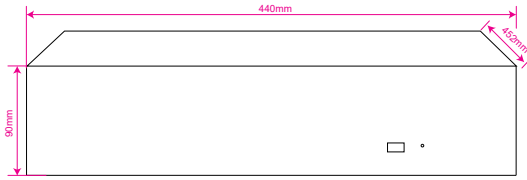

KF-1642 LIMITED

Beryllium Series

4K NVR

قابلیت ارایه فرم ور امنیتی جهت استفاده در مراکز فوق حساس و نظامی - فاقد قابلیت دسترسی از طریق اینترنت

ONVIF

4K ULTRA HD

1401-S1

سایر برتری‌ها:

- امکان گسترش نرم افزاری به درخواست مصرف کنندگان
- نرم افزارهای موبایل و ویندوز حرفه‌ای به زبان فارسی و انگلیسی
- عدم اعلام محدودیت نرم افزاری ظرفیت هارد دیسک
- استفاده از CPU و Ram بیشتر نسبت به سایر برندها
- بالاترین سطح پشتیبانی از دوربین های سایر برندها
- سیستم عامل به زبان فارسی و انگلیسی
- وب نویسی به زبان فارسی و انگلیسی
- عملکرد ANR با دوربین های کی دی تی

پشتیبانی از قابلیت‌های هوشمند:

- عبور از خط
- فنس مجازی
- ورود به منطقه
- خروج از منطقه
- گم شدن اشیاء
- اضافه شدن اشیاء
- تردد شمار افراد
- تشخیص چهره
- تشخیص حرکت
- تشخیص انسان
- جستجوی هوشمند تصاویر
- تشخیص حرکت سریع افراد
- تشخیص پوشاندن دوربین
- تشخیص تغییر زاویه دوربین
- تشخیص پارک غیر مجاز خودرو
- تشخیص پرسه زنی افراد
- تشخیص صدای غیر عادی
- تشخیص عدم فکوس لنز
- تشخیص تجمع افراد
- تشخیص خودرو

3 years Platinum Guarantee

- سه سال گارانتی پلاتینیوم بدون قید و شرط کی دی تی شامل:
- آبخوردگی، شکستگی، ضربه دیدگی، خسارت ناشی از صاعقه، زنگ زدگی، نوسانات برق و سایر اتفاقات و صدمات

CPU & Capabilities	
CPU	Dual-Core ARM Cortex-A17@1600 MHz
IP Channel Input	16CH x 4K@30fps(Up to 12 MP Supported)
Video & Audio	
HDMI Output	1CH x 4K (3840 x 2160)
VGA Output	1CH x Full HD (1920 x 1080)
Audio Input/ Output	1CH Input, 1CH Output
Recording	
Video Compression	H.264+(Ultra H.264), H.265+ (Ultra H.265) Smart Event Codec
Audio Compression	G.711A, G.711U
Video Resolution	12MP, 8MP, 5MP, 4MP, 3MP, 1080P, 720P, VGA, 4CIF, DCIF, 2CIF, CIF, QCIF
Input Bandwidth	160 Mbps
Record Mode	Manual, Schedule, Alarm, Event, Smart Event
Pre & Post Record	Pre 1~30 sec, Post 10~300 sec
Playback & Backup	
Sync Playback	16CH Sync Playback(Up to 4K@30fps)
Search Mode	Time & Date, Motion, Alarm Input, All Smart Function
Playback Mode	Normal, Time Division, Label, Event, Picture Playback, Smart Playback, ANR Support
Backup Mode	USB Device, Network, Internal Sata Burner
Network & Monitoring	
Protocols	HTTPs, HTTP, TCP/IP V4-V6, ICMP, RTSP, UDP, NTP, DHCP, DDNS, FTP, SNMP-V1-V2-V3, UPNP, P2P, NAT, Multi Cast
Compatibility	Onvif Ver2.6, Profile S, CGI, SDK, API
Output Bandwidth	256 Mbps
User	32 Users
Streaming Method	Unicast, Multicast
Web Viewer	Internet Explorer
Windows Software	Unlimited KDT CMS/VMS 128CH Per Monitor
Smart Device	IOS, Android Phone & Tablet