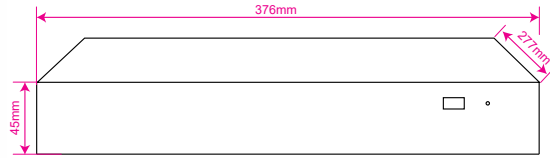

قابلیت ارایه فرم ور امنیتی جهت استفاده در مراکز فوق حساس و نظامی - فاقد قابلیت دسترسی از طریق اینترنت

4K NVR

ONVIF

4K ULTRA HD

1401-S1

3 years Platinum Guarantee

سه سال گارانتی پلاتینیوم بدون قید و شرط کی دی تی شامل:

• آبخوردگی، شکستگی، ضربه دیدگی، خسارت ناشی از صاعقه، زنگ زدگی، نوسانات برق و سایر اتفاقات و صدمات

سایر برتری‌ها:

- امکان گسترش نرم افزاری به درخواست مصرف کنندگان
- نرم افزارهای موبایل و ویندوز حرفه‌ای به زبان فارسی و انگلیسی
- عدم اعلام محدودیت نرم افزاری ظرفیت هارد دیسک
- استفاده از CPU و Ram بیشتر نسبت به سایر برندها
- بالاترین سطح پشتیبانی از دوربین های سایر برندها
- سیستم عامل به زبان فارسی و انگلیسی
- وب نویسی به زبان فارسی و انگلیسی
- عملکرد ANR با دوربین های کی دی تی

پشتیبانی از قابلیت‌های هوشمند:

- عبور از خط
- فنس مجازی
- ورود به منطقه
- خروج از منطقه
- گم شدن اشیاء
- اضافه شدن اشیاء
- تردد شمار افراد
- تشخیص چهره
- تشخیص حرکت
- تشخیص انسان
- جستجوی هوشمند تصاویر
- تشخیص حرکت سریع افراد
- تشخیص پوشاندن دوربین
- تشخیص تغییر زاویه دوربین
- تشخیص پارک غیر مجاز خودرو
- تشخیص پرسه زنی افراد
- تشخیص صدای غیر عادی
- تشخیص عدم فکوس لنز
- تشخیص تجمع افراد
- تشخیص خودرو

CPU & Capabilities	
CPU	Dual-Core ARM Cortex-A7@1300 MHz
IP Channel Input	8CH x 4K@30fps
Video & Audio	
HDMI Output	1CH x 4K (3840 x 2160)
VGA Output	1CH x Full HD (1920 x 1080)
Audio Input/Output	1CH Input, 1CH Output
Recording	
Video Compression	H.264+(Ultra H.264), H.265+ (Ultra H.265) Smart Event Codec
Audio Compression	G.711A, G.711U
Video Resolution	8MP, 5MP, 4MP, 3MP, 1080P, 720P, VGA, 4CIF, DCIF, 2CIF, CIF, QCIF
Input Bandwidth	80 Mbps
Record Mode	Manual, Schedule, Alarm, Event, Smart Event
Pre & Post Record	Pre 1~30 sec, Post 10~300 sec
Playback & Backup	
Sync Playback	8CH Sync Playback(Up to 4K@30fps)
Search Mode	Time & Date, Motion, Alarm Input, All Smart Function
Playback Mode	Normal, Time Division, Label, Event, Picture Playback, Smart Playback, ANR Support
Backup Mode	USB Device, Network, Internal Sata Burner
Network & Monitoring	
Protocols	HTTPs, HTTP, TCP/IP V4-V6, ICMP, RTSP, UDP, NTP, DHCP, DDNS, FTP, SNMP-V1-V2-V3, UPNP, P2P, NAT, Multi Cast
Compatibility	Onvif Ver2.6, Profile S, CGI, SDK, API
Output Bandwidth	80 Mbps
User	32 Users
Streaming Method	Unicast, Multicast
Web Viewer	Internet Explorer
Windows Software	Unlimited KDT CMS /VMS 128CH Per Monitor
Smart Device	IOS, Android Phone & Tablet