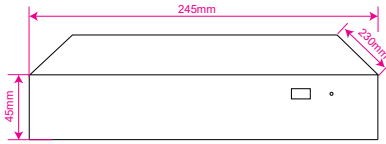

4K NVR

قابلیت ارایه فرم ور امنیتی جهت استفاده در مراکز فوق حساس و نظامی - فاقد قابلیت دسترسی از طریق اینترنت

ONVIF

4K ULTRA HD

1401-S1

سایر برتری‌ها:

- امکان گسترش نرم افزاری به درخواست مصرف کنندگان
- نرم افزارهای موبایل و ویندوز حرفه‌ای به زبان فارسی و انگلیسی
- عدم اعلام محدودیت نرم افزاری ظرفیت هارد دیسک
- استفاده از CPU و Ram بیشتر نسبت به سایر برندها
- بالاترین سطح پشتیبانی از دوربین های سایر برندها
- سیستم عامل به زبان فارسی و انگلیسی
- وب نویسی به زبان فارسی و انگلیسی
- عملکرد ANR با دوربین های کی دی تی

پشتیبانی از قابلیت‌های هوشمند:

- عبور از خط
- فنس مجازی
- ورود به منطقه
- خروج از منطقه
- گم شدن اشیاء
- اضافه شدن اشیاء
- تردد شمار افراد
- تشخیص چهره
- تشخیص حرکت
- تشخیص انسان
- جستجوی هوشمند تصاویر
- تشخیص حرکت سریع افراد
- تشخیص پوشاندن دوربین
- تشخیص تغییر زاویه دوربین
- تشخیص پارک غیر مجاز خودرو
- تشخیص پرسه زنی افراد
- تشخیص صدای غیر عادی
- تشخیص عدم فکوس لنز
- تشخیص تجمع افراد
- تشخیص خودرو

3 years Platinum Guarantee

- سه سال گارانتی پلاتینیوم بدون قید و شرط کی دی تی شامل:
- آبخوردگی، شکستگی، ضربه دیدگی، خسارت ناشی از صاعقه، زنگ زدگی، نوسانات برق و سایر اتفاقات و صدمات

CPU & Capabilities	
CPU	Dual-Core ARM Cortex-A7@1300 MHz
IP Channel Input	4CH x 4K@30fps
Video & Audio	
HDMI Output	1CH x 4K (3840 x 2160)
VGA Output	1CH x Full HD (1920 x 1080)
Audio Input/Output	1CH Input, 1CH Output
Recording	
Video Compression	H.264+(Ultra H.264), H.265+ (Ultra H.265) Smart Event Codec
Audio Compression	G.711A, G.711U
Video Resolution	8MP, 5MP, 4MP, 3MP, 1080P, 720P, VGA, 4CIF, DCIF, 2CIF, CIF, QCIF
Input Bandwidth	40 Mbps
Record Mode	Manual, Schedule, Alarm, Event, Smart Event
Pre & Post Record	Pre 1~30 sec, Post 10~300 sec
Playback & Backup	
Sync Playback	4CH Sync Playback(Up to 4K@30fps)
Search Mode	Time & Date, Motion, Alarm Input, All Smart Function
Playback Mode	Normal, Time Division, Label, Event, Picture Playback, Smart Playback, ANR Support
Backup Mode	USB Device, Network, Internal Sata Burner
Network & Monitoring	
Protocols	HTTPs, HTTP, TCP/IP V4-V6, ICMP, RTSP, UDP, NTP, DHCP, DDNS, FTP, SNMP-V1-V2-V3, UPNP, P2P, NAT, Multi Cast
Compatibility	Onvif Ver2.6, Profile S, CGI, SDK, API
Output Bandwidth	80 Mbps
User	32 Users
Streaming Method	Unicast, Multicast
Web Viewer	Internet Explorer
Windows Software	Unlimited KDT CMS/VMS 128CH Per Monitor
Smart Device	IOS, Android Phone & Tablet