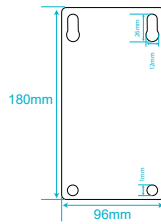

5 years Gold Guarantee

- پنج سال گارانتی طلایی بدون قید و شرط کی دی تی
- شش سال ضمانت پایداری کیفیت تصویر

سایر برتری‌ها:

- پشتیبانی از میکرو SD با ظرفیت 256GB
- بدنه ضد آب و گرد و غبار با درجه IP67
- سرور انتقال تصویر در ایران
- پشتیبانی از H.264+ / H.265+
- پشتیبانی از ONVIF ورژن 2.6
- قابلیت دید در شب هوشمند
- قابلیت WDR, BLC, HLC, Defog و ROI تا 8 ناحیه
- پشتیبانی از ضبط اضطراری ANR

قابلیت‌های هوشمند:

- عبور از خط
- فنس مجازی
- ورود به منطقه
- خروج از منطقه
- گم شدن اشیاء
- اضافه شدن اشیاء
- تشخیص تجمع افراد
- تشخیص حرکت سریع افراد
- تشخیص تغییر زاویه دوربین
- تشخیص پارک غیر مجاز خودرو
- تشخیص پرسه زنی افراد
- تشخیص صدای غیر عادی
- تشخیص عدم فوکوس لنز

Camera	
Image Sensor	5MP (Sony-Japan) Progressive scan Cmos Sensor (1/2.8")
Case Size	8"
CPU	Dual-Core ARM Cortex A7@900MHz
Lens	32X Optical Lens (4.8~158mm)
Resolution	2592*1944 (5MP)
Available IR Range	250~260 m Smart IR 12pcs Array
D/N Filter	IR Cut Filter Switch (ICR)
Min Illumination	Color: 0.001 Lux(AGC on) - B/W: 0.0 Lux(IR on)
PTZ	Pan Range: 360° Endless - Pan Speed: 0.1~120°/S Tilt Range: -10°~90° Auto Flip - Tilt Speed: 0.1~60°/S Number of Preset: 255 - Patrol:32 - Pattern: 8 - Park Action: Yes
Auto Track	Yes
Night Vision	Color / IR
Picture Adjust	
Picture Function	120dB WDR/DWDR, 2D/3D DNR, BLC, HLC, ROI, Defog
Digital Zoom	16X
Shutter Speed	Manual (1/3 ~ 1/100.000), Auto
Image Control	Off, On, Timing (Adjust 0 ~ 255)
D/N Control	Timing, Auto, Color on, Color off
S/N	> 56dB
Image Setting	Saturation, Brightness, Contrast, Sharpness, Hue
Video / Audio	
Video Compression	H.264+(Ultra H.264), H.265+ (Ultra H.265)
Audio Compression	G.711A, G.711U
Frame Rate(60Hz)	30fps@ 5MP(2592*1944), 30fps@ 4MP, 60fps@ 2MP
Transmission Stream	Triple Stream (Code Rate: 32Kbps-16Mbps)
Network	
Protocols	TCP/IP, ICMP, HTTP, HTTPS, FTP, DHCP, DNS, DDNS, RTP, RTSP, RTCP, NTP, IGMP, UPnP, SMTTP, UPnP-TM, P2P, Bonjour, RTMP
Compatibility	Onvif Ver2.6, Profile S, G, T, CGI, SDK, API
Streaming Method	Unicast, Multicast
Web Viewer	IE, Edge, Firefox, Chrome
Recording Software	Unlimited KDT CMS/VMS 128CH Per Monitor