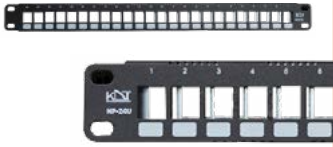

NP-24U

24 Port Metal Panel

Cable Type	CAT 6
Color	Black, White
Size	1U
Mod Jack Wiring	T568a / B Universal Wiring
Input Plug Type	RJ45 MALE
Keystone Type	UTP
Material	Metal
Mounting	Rack
Performance Rating	High
Product Fits Into	19-Inch Rack
Receptacle Type	RJ45 Female, 8P8c
Manufacturer	KDT
Installation	Launch From Rear
Panel Guidance	Equipped with rear cable guide to hold cables during maintenance

NP-24UD

24 Port Metal Panel

Cable Type	CAT 6
Color	Black
Size	1U
Mod Jack Wiring	T568a / B Universal Wiring
Input Plug Type	RJ45 MALE
Keystone Type	UTP / STP
Material	Metal
Mounting	Rack
Performance Rating	High
Product Fits Into	19-Inch Rack
Receptacle Type	RJ45 Female, 8P8c
Manufacturer	KDT
Installation	Launch From Rear
Panel Guidance	Equipped with rear cable guide to hold cables during maintenance

NP-24L

24 Port Metal Panel

Cable Type	CAT 6
Color	Black, White
Size	1U
Mod Jack Wiring	T568a / B Universal Wiring
Input Plug Type	RJ45 MALE
Keystone Type	UTP / STP
Material	Metal
Mounting	Rack
Performance Rating	High
Product Fits Into	19-Inch Rack
Receptacle Type	RJ45 Female, 8P8c
Manufacturer	KDT
Installation	Launch From Front
Panel Guidance	Equipped with rear cable guide to hold cables during maintenance

CM-2U

Cable Management

Color	Black, White
Size	1U
Included	Cable Management With Cover
Cable Slot	24
Material	Metal
Mounting	Rack
Performance Rating	High
Product Fits Into	19 Inch Rack
Manufacturer	KDT

BL-2U / BL-4U