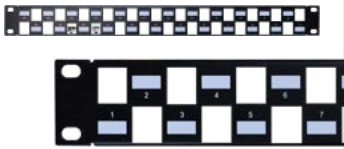

NP-24U

24 Port Metal Panel

Cable Type	CAT 6
Color	Black, White
Size	1U
Mod Jack Wiring	T568a / B Universal Wiring
Input Plug Type	RJ45 MALE
Keystone Type	UTP
Material	Metal
Mounting	Rack
Performance Rating	High
Product Fits Into	19-Inch Rack
Receptacle Type	RJ45 Female, 8P8c
Manufacturer	KDT
Installation	Launch From Rear
Panel Guidance	Equipped with rear cable guide to hold cables during maintenance

NP-24UD

24 Port Metal Panel

Cable Type	CAT 6
Color	Black
Size	1U
Mod Jack Wiring	T568a / B Universal Wiring
Input Plug Type	RJ45 MALE
Keystone Type	UTP / STP
Material	Metal
Mounting	Rack
Performance Rating	High
Product Fits Into	19-Inch Rack
Receptacle Type	RJ45 Female, 8P8c
Manufacturer	KDT
Installation	Launch From Rear
Panel Guidance	Equipped with rear cable guide to hold cables during maintenance

NP-24L

24 Port Metal Panel

Cable Type	CAT 6
Color	Black, White
Size	1U
Mod Jack Wiring	T568a / B Universal Wiring
Input Plug Type	RJ45 MALE
Keystone Type	UTP / STP
Material	Metal
Mounting	Rack
Performance Rating	High
Product Fits Into	19-Inch Rack
Receptacle Type	RJ45 Female, 8P8c
Manufacturer	KDT
Installation	Launch From Front
Panel Guidance	Equipped with rear cable guide to hold cables during maintenance

CM-2U

Cable Management

Color	Black, White
Size	1U
Included	Cable Management With Cover
Cable Slot	24
Material	Metal
Mounting	Rack
Performance Rating	High
Product Fits Into	19 Inch Rack
Manufacturer	KDT

BL-2U / BL-4U