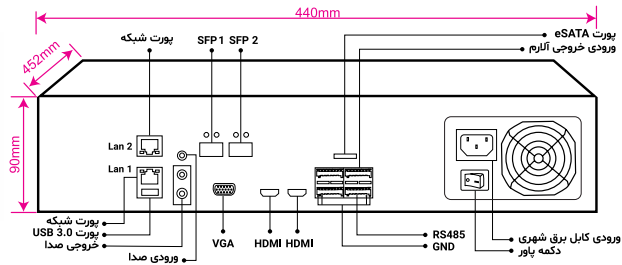

قابلیت ارایه فرم و امنیتی جهت استفاده در مراکز فوق حساس و نظامی - فاقد قابلیت دسترسی از طریق اینترنت

4K NVR

1402-S3

3 years Platinum Guarantee

سه سال گارانتی پلاتینیوم بدون قید و شرط کی دی تی شامل:

• آبخوردگی، شکستگی، ضربه دیدگی، خسارت ناشی از صاعقه، زنگ زدگی، نوسانات برق و سایر اتفاقات و صدمات

سایر برتری‌ها:

- امکان گسترش نرم افزاری به درخواست مصرف کنندگان
- نرم افزارهای موبایل و ویندوز حرفه‌ای به زبان فارسی و انگلیسی
- استفاده از CPU و Ram بیشتر نسبت به سایر برندها
- بالاترین سطح پشتیبانی از دوربین های سایر برندها
- سیستم عامل به زبان فارسی و انگلیسی
- وب نویسی به زبان فارسی و انگلیسی
- عملکرد ANR با دوربین های کی دی تی
- مدیریت پهنای باند، **تکنولوژی اختصاصی برند کی دی تی (SBMS)**
- پشتیبانی از Failover با ذخیره سازهای کی دی تی

پشتیبانی از قابلیت‌های هوشمند:

- عبور از خط
- فنس مجازی
- ورود به منطقه
- خروج از منطقه
- گم شدن اشیاء
- اضافه شدن اشیاء
- تردد شمار افراد
- تشخیص چهره
- تشخیص حرکت
- تشخیص انسان
- جستجوی هوشمند تصاویر
- تشخیص حرکت سریع افراد
- تشخیص پوشاندن دوربین
- تشخیص تغییر زاویه دوربین
- تشخیص پارک غیر مجاز خودرو
- تشخیص پرسه زنی افراد
- تشخیص صدای غیر عادی
- تشخیص عدم فوکوس لنز
- تشخیص تجمع افراد
- تشخیص خودرو

CPU & Capabilities	
CPU	Dual-Core ARM Cortex-A17@1600 MHz
IP Channel Input	64CH x 4K@30fps (Up to 12MP Supported)
Video & Audio	
HDMI Output	2CH / 1CH 4K (3840 x 2160), 1CH Full HD (1920 x 1080)
VGA Output	1CH x Full HD (1920 x 1080)
Audio Input/Output	1CH Input, 1CH Output
Recording	
Video Compression	H.264+(Ultra H.264), H.265+ (Ultra H.265) Smart Event Codec
Audio Compression	G.711A, G.711U
Video Resolution	12MP, 8MP, 5MP, 4MP, 3MP, 1080P, 720P, VGA, 4CIF, DCIF, 2CIF, CIF, QCIF
Input Bandwidth	320~500Mbps (Smart Bandwidth Management System) 200 Mbps (when RAID is enabled)
Record Mode	Manual, Schedule, Alarm, Event, Smart Event
Failover	N+1 Hot Spare
Pre & Post Record	Pre 1~30 sec, Post 10~300 sec
Playback & Backup	
Sync Playback	16CH Sync Playback(Up to 4K@30fps)
Search Mode	Time & Date, Motion, Alarm Input, All Smart Function
Playback Mode	Normal, Time Division, Label, Event, Picture Playback, Smart Playback, ANR Support
Backup Mode	USB Device, Network, Internal Sata Burner
Network & Monitoring	
Protocols	HTTP, TCP/IP V4-V6, ICMP, RTSP, UDP, NTP, DHCP, DDNS, FTP, SNMP-V1-V2-V3, UPNP, P2P, NAT, Multi Cast
Compatibility	Onvif Ver2-6, Profile S, G, T, CGI, SDK, API
Output Bandwidth	100~300Mbps (Smart Bandwidth Management System) 200 Mbps (when RAID is enabled)
User	32 Users
Streaming Method	Unicast, Multicast
Web Viewer	Internet Explorer
Windows Software	Unlimited KDT CMS/VMS 128CH Per Monitor
Smart Device	IOS, Android Phone & Tablet