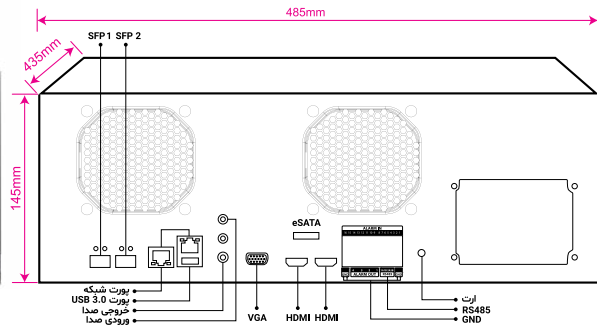

قابلیت ارایه فرم ور امنیتی جهت استفاده در مراکز فوق حساس و نظامی - فاقد قابلیت دسترسی از طریق اینترنت

4K NVR

C6B2

1403-S1

3 years Platinum Guarantee

سه سال گارانتی پلاتینیوم بدون قید و شرط کی دی تی شامل:

• آبخوردگی، شکستگی، ضربه دیدگی، خسارت ناشی از صاعقه، زنگ زدگی، نوسانات برق و سایر اتفاقات و صدمات

سایر برتری‌ها:

- امکان گسترش نرم افزاری به درخواست مصرف کنندگان
- نرم افزارهای موبایل و ویندوز حرفه‌ای به زبان فارسی و انگلیسی
- استفاده از CPU و Ram پیشتر نسبت به سایر برندها
- بالاترین سطح پشتیبانی از دوربین های سایر برندها
- سیستم عامل به زبان فارسی و انگلیسی
- وب نویسی به زبان فارسی و انگلیسی
- عملکرد ANR با دوربین های کی دی تی
- مدیریت پهنای باند، **تکنولوژی اختصاصی برند کی دی تی (SBMS)**
- پشتیبانی از Failover با ذخیره سازی کی دی تی

پشتیبانی از قابلیت‌های هوشمند:

- عبور از خط
- فنس مجازی
- ورود به منطقه
- خروج از منطقه
- گم شدن اشیاء
- اضافه شدن اشیاء
- تردد شمار افراد
- تشخیص چهره
- تشخیص حرکت
- تشخیص انسان
- جستجوی هوشمند تصاویر
- تشخیص حرکت سریع افراد
- تشخیص پوشاندن دوربین
- تشخیص تغییر زاویه دوربین
- تشخیص پارک غیر مجاز خودرو
- تشخیص پرسه زنی افراد
- تشخیص صدای غیر عادی
- تشخیص عدم فوکوس لنز
- تشخیص تجمع افراد
- تشخیص خودرو

CPU & Capabilities	
CPU	Dual-Core ARM Cortex-A17@1600 MHz
IP Channel Input	64CH x 4K@30fps (Up to 12MP Supported)
Video & Audio	
HDMI Output	2CH / 1CH 4K (3840 x 2160) , 1CH Full HD (1920 x 1080)
VGA Output	1CH x Full HD (1920 x 1080)
Audio Input/Output	1CH Input, 1CH Output
Recording	
Video Compression	H.264+(Ultra H.264), H.265+ (Ultra H.265) Smart Event Codec
Audio Compression	G.711A, G.711U
Video Resolution	12MP, 8MP, 5MP, 4MP, 3MP, 1080P, 720P, VGA, 4CIF, DCIF, 2CIF, CIF, QCIF
Input Bandwidth	320~500Mbps (Smart Bandwidth Management System) 200 Mbps (when RAID is enabled)
Record Mode	Manual, Schedule, Alarm, Event, Smart Event
Failover	N+1 Hot Spare
Pre & Post Record	Pre 1~30 sec, Post 10~300 sec
Playback & Backup	
Sync Playback	16CH Sync Playback(Up to 4K@30fps)
Search Mode	Time & Date, Motion , Alarm Input, All Smart Function
Playback Mode	Normal, Time Division, Label, Event, Picture Playback, Smart Playback, ANR Support
Backup Mode	USB Device, Network, Internal Sata Burner
Network & Monitoring	
Protocols	HTTPs, HTTP, TCP/IP V4-V6, ICMP, RTSP, UDP, NTP, DHCP,DDNS, FTP, SNMP-V1-V2-V3, UPNP, P2P, NAT, Multi Cast
Compatibility	Onvif Ver2.6, Profile S,G,T, CGI, SDK, API
Output Bandwidth	100~300Mbps (Smart Bandwidth Management System) 200 Mbps (when RAID is enabled)
User	32 Users
Streaming Method	Unicast, Multicast
Web Viewer	Internet Explorer
Windows Software	Unlimited KDT CMS/VMS 128CH Per Monitor
Smart Device	IOS, Android Phone & Tablet