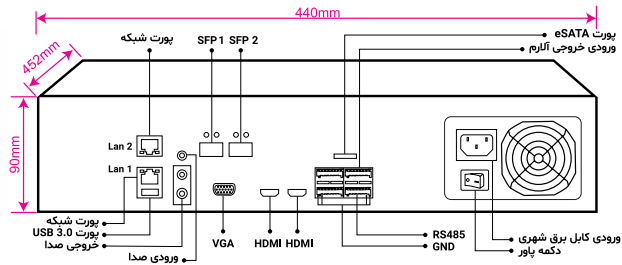

قابلیت ارایه فرم و امنیتی جهت استفاده در مراکز فوق حساس و نظامی - فاقد قابلیت دسترسی از طریق اینترنت

4K NVR

1402-S3

3 years Platinum Guarantee

- سه سال گارانتی پلاتینیوم بدون قید و شرط کی دی تی شامل:
- آبخوردگی، شکستگی، ضربه دیدگی، خسارت ناشی از اصاعقه، زنگ زدگی، نوسانات برق و سایر اتفاقات و صدمات

سایر برتری‌ها:

- امکان گسترش نرم افزاری به درخواست مصرف کنندگان
- نرم افزارهای موبایل و ویندوز حرفه‌ای به زبان فارسی و انگلیسی
- استفاده از CPU و Ram پیشتر نسبت به سایر برندها
- بالاترین سطح پشتیبانی از دوربین های سایر برندها
- سیستم عامل به زبان فارسی و انگلیسی
- وب نویسی به زبان فارسی و انگلیسی
- عملکرد ANR با دوربین های کی دی تی
- مدیریت بهیانی باند، **تکنولوژی اختصاصی برند کی دی تی (SBMS)**
- پشتیبانی از Failover با ذخیره سازی کی دی تی

پشتیبانی از قابلیت‌های هوشمند:

- عبور از خط
- فانس مجازی
- ورود به منطقه
- خروج از منطقه
- گم شدن اشیاء
- افزافه شدن اشیاء
- تردد شمار افراد
- تشخیص چهره
- تشخیص حرکت
- تشخیص انسان
- جستجوی هوشمند تصاویر
- تشخیص حرکت سریع افراد
- تشخیص پوشاندن دوربین
- تشخیص تغییر زاویه دوربین
- تشخیص پارک غیر مجاز خودرو
- تشخیص پرسه زنی افراد
- تشخیص صدای غیر عادی
- تشخیص عدم فوکوس لنز
- تشخیص تجمع افراد
- تشخیص خودرو

CPU & Capabilities	
CPU	Dual-Core ARM Cortex-A17@1600 MHz
IP Channel Input	32CH x 4K@30fps (Up to 12MP Supported)
Video & Audio	
HDMI Output	2CH / 1CH 4K (3840 x 2160), 1CH Full HD (1920 x 1080)
VGA Output	1CH x Full HD (1920 x 1080)
Audio Input/Output	1CH Input, 1CH Output
Recording	
Video Compression	H.264+(Ultra H.264), H.265+ (Ultra H.265) Smart Event Codec
Audio Compression	G.711A, G.711U
Video Resolution	12MP, 8MP, 5MP, 4MP, 3MP, 1080P, 720P, VGA, 4CIF, DCIF, 2CIF, CIF, QCIF
Input Bandwidth	320~500Mbps (Smart Bandwidth Management System) 200 Mbps (when RAID is enabled)
Record Mode	Manual, Schedule, Alarm, Event, Smart Event
Failover	N+1 Hot Spare
Pre & Post Record	Pre 1~30 sec, Post 10~300 sec
Playback & Backup	
Sync Playback	16CH Sync Playback(Up to 4K@30fps)
Search Mode	Time & Date, Motion, Alarm Input, All Smart Function
Playback Mode	Normal, Time Division, Label, Event, Picture Playback, Smart Playback, ANR Support
Backup Mode	USB Device, Network, Internal Sata Burner
Network & Monitoring	
Protocols	HTTPs, HTTP, TCP/IP V4-V6, ICMP, RTSP, UDP, NTP, DHCP, DDNS, FTP, SNMP-V1-V2-V3, UPNP, P2P, NAT, Multi Cast
Compatibility	Onvif Ver2-6, Profile S, G, T, CGI, SDK, API
Output Bandwidth	100~300Mbps (Smart Bandwidth Management System) 200 Mbps (when RAID is enabled)
User	32 Users
Streaming Method	Unicast, Multicast
Web Viewer	Internet Explorer
Windows Software	Unlimited KDT CMS/VMS 128CH Per Monitor
Smart Device	IOS, Android Phone & Tablet